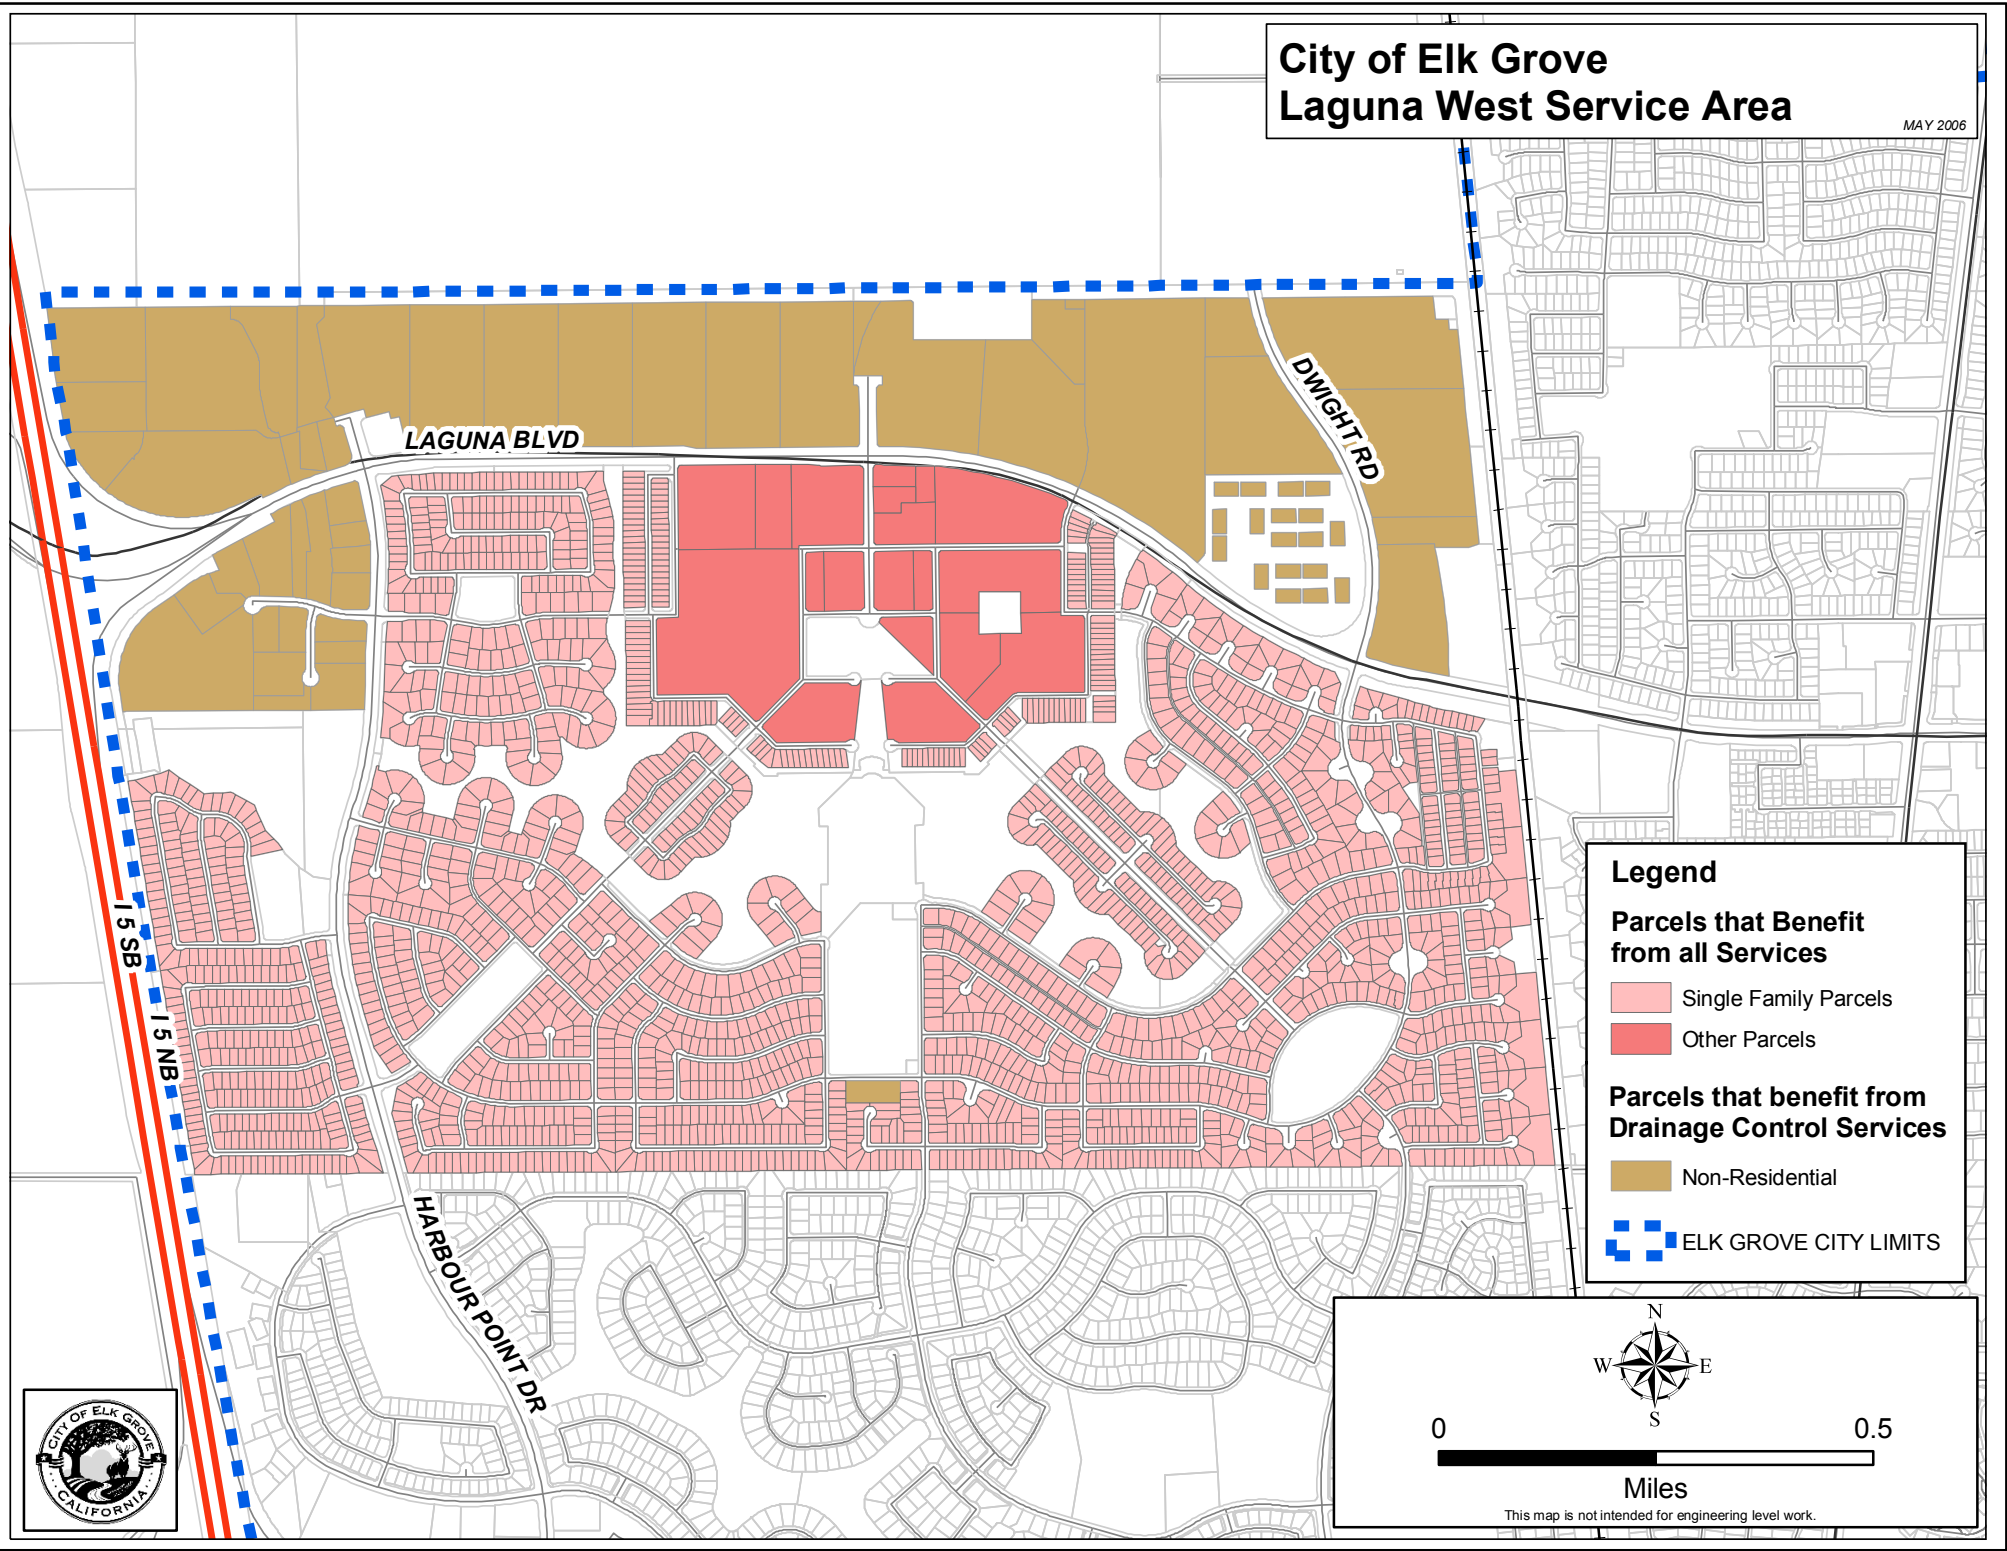

# City of Elk Grove Laguna West Service Area

MAY 2006

### Legend

#### Parcels that benefit from Drainage Control Services

- Non-Residential
- ELK GROVE CITY LIMITS

0 0.5  
Miles  
This map is not intended for engineering level work.